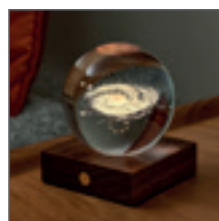

Gingko is a design-led, technology-centred and people-driven company. The company was founded in Oxford, England in 2011 by Paul Sun and his wife Natalie Sun with the objective of designing and creating high-end, yet stylish and practical products for home and design-led gifts.

We bring a fresh approach to design, incorporating modern technology into everyday objects. Sometimes life can be complicated and technology too intrusive. So, the task of keeping our product lines simple yet engaging and keeping our products up to date with technology, as well as being aesthetically pleasing, has kept us driven and inspired us to create engaging new products that make our our everyday work fun.

Design, Quality & Time are our design ethos when every Gingko object is born. We give every item an ultimate, stylish look in minimalist design and craft it with our passion and love to our best standard of quality, while also creating it to last the rigours of time.

AMBER CRYSTAL » Crystal Ball Night Light Collection

Warm Amber Light - Life up to 36 hours, Touch control

G025

Sustainably sourced Walnut and Crystal

USB-C charging incl.

85 x 95 cm

430 gr

GA .
Galaxy