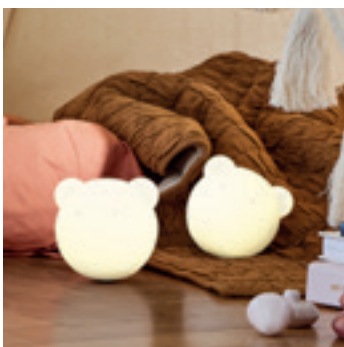

BLOB

» Portable light

Made from soft silicone - 50% is sand based silicone.
7 different shades of light are available at a touch.

Soft silicone

USB-C cable incl.