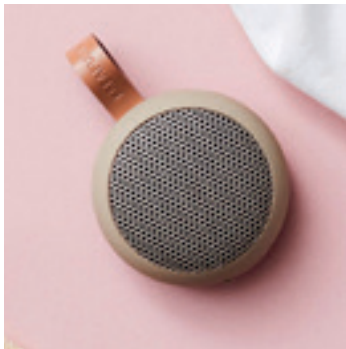

KFWT130 . Black edition
KFWT131 . White
KFWT132 . Black
KFWT133 . Dusty pink
KFWT134 . Cool grey
KFWT135 . Plum
KFWT138 . Shady Green
KFWT139 . Ivory Sand

SPEAKERS

aGO II

—
KFWT

» 6W portable Bluetooth speaker

Up to 25h. of playtime - Bluetooth 5.1 - Water resistant IP55
True Wireless Stereo - Wireless Qi charging

Plastic, leather, metal	USB-C cable incl.
Ø 8 x 3.6 cm	182 gr