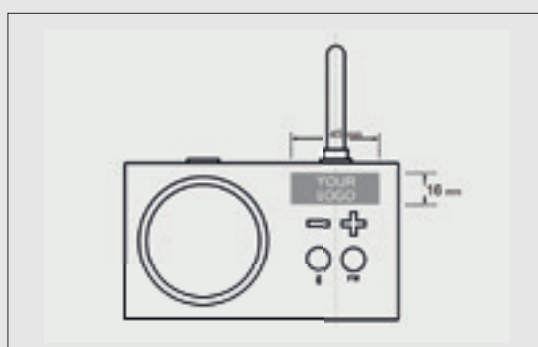

Ask us for the technical data sheet of your favorite products. They are available for you. Each Lexon product has a technical sheet that will inform you of the size available for printing and help you choose the best customization technique.

TYKHO 3