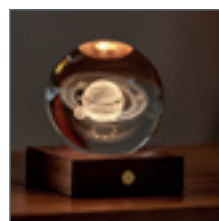

Gingko is a design-led, technology-centred and people-driven company. The company was founded in Oxford, England in 2011 by Paul Sun and his wife Natalie Sun with the objective of designing and creating high-end, yet stylish and practical products for home and design-led gifts.

We bring a fresh approach to design, incorporating modern technology into everyday objects. Sometimes life can be complicated and technology too intrusive. So, the task of keeping our product lines simple yet engaging and keeping our products up to date with technology, as well as being aesthetically pleasing, has kept us driven and inspired us to create engaging new products that make our our everyday work fun.

Design, Quality & Time are our design ethos when every Gingko object is born. We give every item an ultimate, stylish look in minimalist design and craft it with our passion and love to our best standard of quality, while also creating it to last the rigours of time.

AMBER CRYSTAL » Crystal Ball Night Light Collection

Warm Amber Light - Life up to 36 hours, Touch control

G025

Sustainably sourced Walnut and Crystal

USB-C charging incl.

85 x 95 cm

430 gr

ST .
Saturn