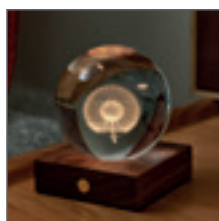

AMBER CRYSTAL » Crystal Ball Night Light Collection

Warm Amber Light - Life up to 36 hours, Touch control

G025

Sustainably sourced Walnut and Crystal

USB-C charging incl.

85 x 95 cm

430 gr

DL .
Dandelion