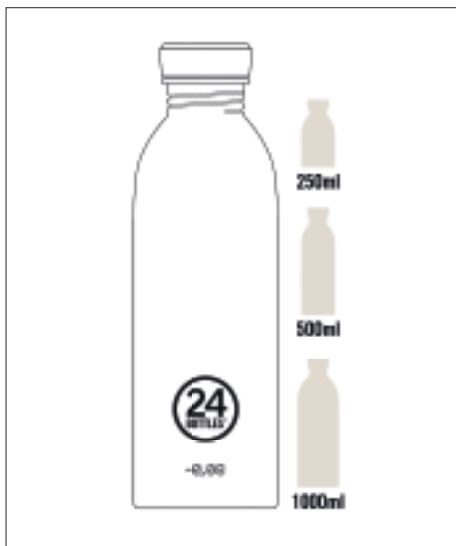

USB-C charging incl.

12,2 x 9 x 2,5 cm

URBAN COLLECTION

URBAN

» **Urban Bottle**

Extra lightweight - Easy to carry - Space-saving

250 ml, 500 ml or 1 000 ml

24Bottles is the Italian design brand born in 2013 to reduce the impact of disposable plastic bottles on the planet and our lives. 24Bottles believe that good design can change things for the better and help people improve their health and quality of life and look in an environmentally friendly way. Their focus is to combine form and function to offer uniquely lightweight bottles, coordinated accessories, and intelligent solutions. We aim to foster a more sustainable and comfortable lifestyle while keeping personal style in check.