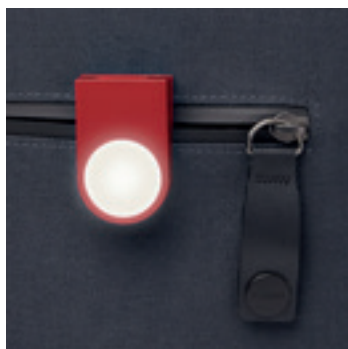

Synthetic leather / ABS	USB-C cable (included)
14 x 7.6 x 1.74 cm	72 gr

SOFTPOWER WIRELESS BANK

LL142

LD-LL-LS-LU

ACCESSORIES

LUCIOLE

—
LL121

» Rechargeable lamp