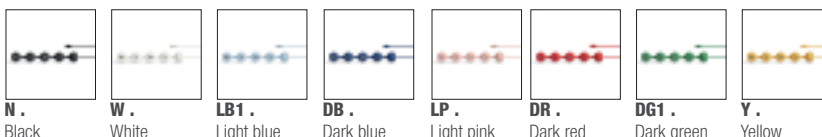

D9 . Soft gold
BZ . Bronze
DB . Dark blue
N . Black

PEAS HUB C

LD150

» **USB-C Hub with 2 USB-A ports + 2 USB-C ports**
Copper inside cable
Design by Valentina & Simone Spalvieri

Silicone rubber	
Ø 3,2 x 22,8 cm	145 gr