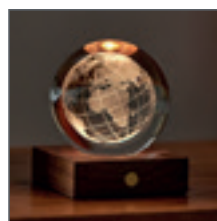

WO .
World globe