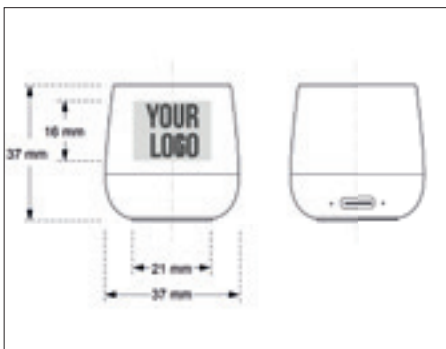

PAD INK

DIGITAL PRINTING

YOUR PROJECT

BRANDING ON PRODUCT

Silkscreen, laser, laser on plate, pad print, digital print.
From 50 pcs.

BRANDING ON PACKAGING

From de 3 000 pcs.

SPECIAL COLOR DEVELOPMENT