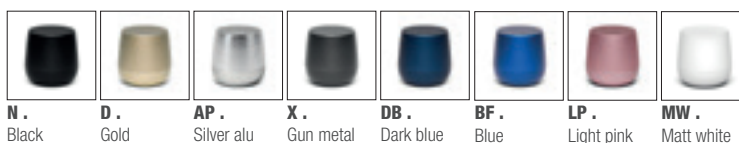

» Mini rechargeable Bluetooth speaker

3 W - 8h. music - Pairable - Selfiefunction
Qi chargeable - Design by M. Simonelli & A. Quaglio

Aluminium / ABS   USB cable (included)

Ø 3,7 x 3,6 cm   73 gr