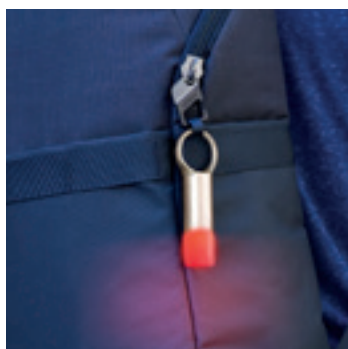

NOMADAY FLASH

—
LL137

» Portable Flash LED light

Design by Guillaume Delvigne

ABS - Zinc - Inox

USB-C plug (included)

3,2 x 1,8 x 10 cm

115 gr

X .

Anthracite

D .

Soft gold

DB .

Dark blue

N .

Black