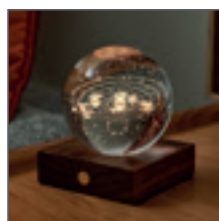

AMBER CRYSTAL » Crystal Ball Night Light Collection

Warm Amber Light - Life up to 36 hours, Touch control

G025

Sustainably sourced Walnut and Crystal

USB-C charging incl.

85 x 95 cm

430 gr

DL .
Dandelion