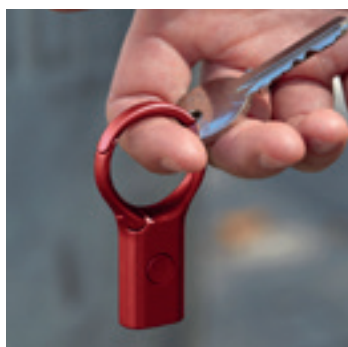

NOMADAY LIGHT

—
LL136