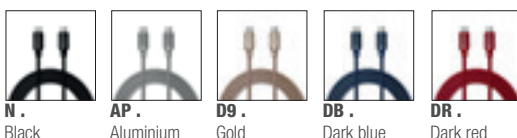

METALI-C

LL158

» **High-quality & durable 1.5 m USB-C cable**
USB C Charging and Sync Cable - Fast charging up to 100W
USB 2.0 data transfer 480 Mbps - Magnetic leather attachment

Metal / Synthetic leather	
150 cm	72 gr