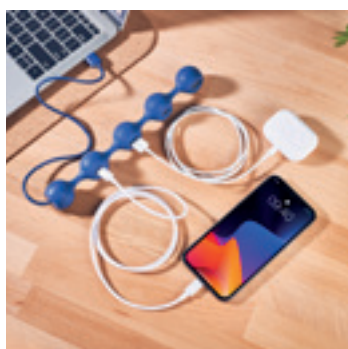

D9 . Soft gold
BZ . Bronze
DB . Dark blue
N . Black

N . Black
W . White
LB1 . Light blue
DB . Dark blue
LP . Light pink
DR . Dark red
DG1 . Dark green
Y . Yellow