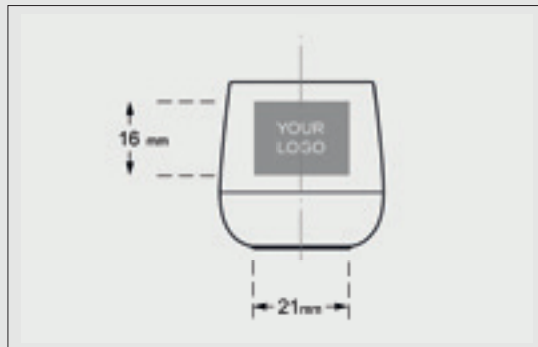

Ask us for the technical data sheet of your favorite products. They are available for you. Each Lexon product has a technical sheet that will inform you of the size available for printing and help you choose the best customization technique.

MINO+