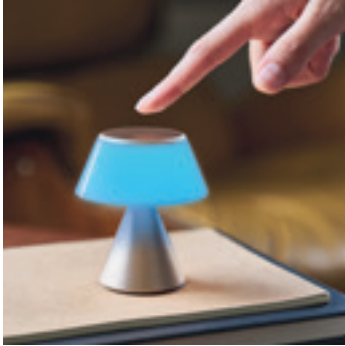

LUMA S

—
LH96

» **Infinitely pairable LED lamp with touch control**
Aut: 8h - Cold, warm light + 7 colors - Waterproof - Dimmer
Design by M. Simonelli & A. Quaglio

ABS / Aluminium

USB cable (included)

Ø 6,9 X 8,1 cm

150 gr