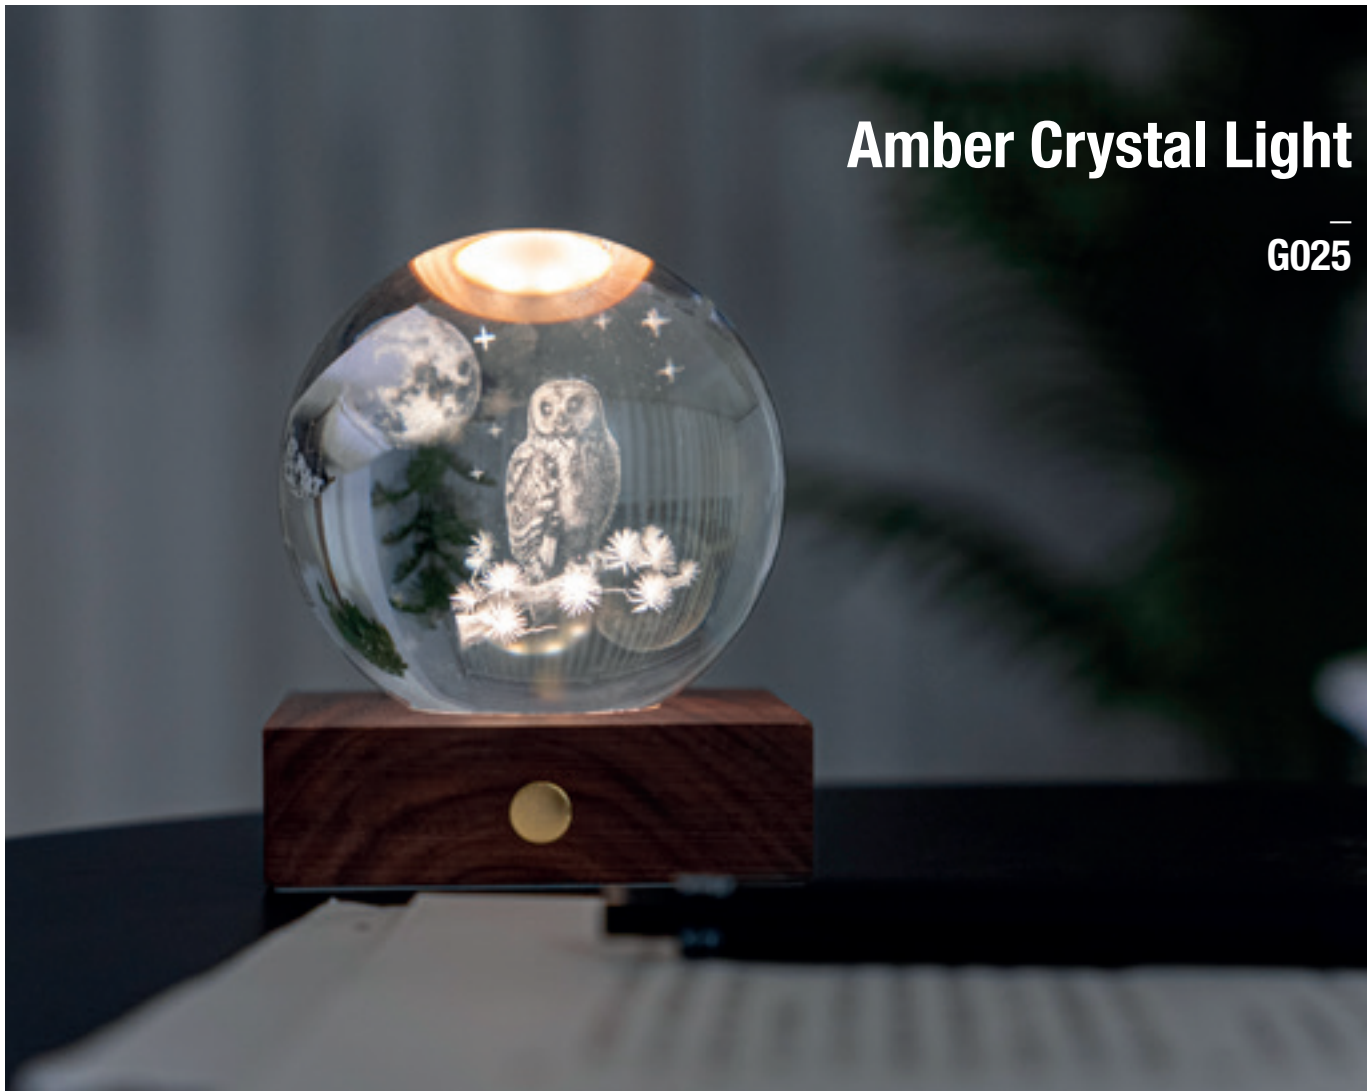

gingko
DESIGN · QUALITY · TIME

Amber Crystal Light

G025