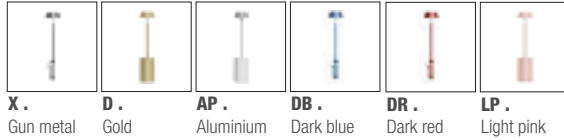

X . Gun metal   D . Gold   AP . Aluminium   DB . Dark blue   DR . Dark red   LP . Light pink