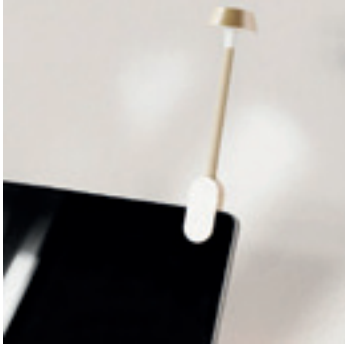

X . Gun metal   D . Gold   AP . Aluminium   DB . Dark blue   DR . Dark red   LP . Light pink

MIMI
—
LH99

» **Clip-on flexible reading lamp with adjustable angle**
Cool or warm white light & 7 colors - Max 17 lm - Dimmer
Touch control - Up to 12h - Design by M. Simonelli & A. Quaglio

Aluminium / ABS / Silicone	USB-C cable (included)
Ø4.6 x 21.1 cm	150 gr