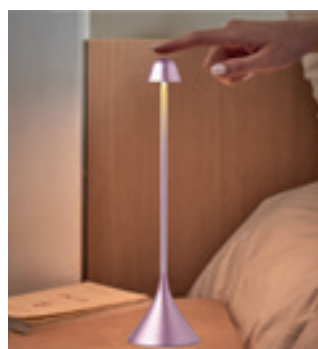

» **Infinitely pairable table lamp**

Aut: 10h - Cold, warm light + 7 colors - Waterproof - Dimmer
Qi charging - Design by M. Simonelli & A. Quaglio

ABS / Aluminium	USB cable (included)
Ø 7,7 x 28,6 cm	270 gr