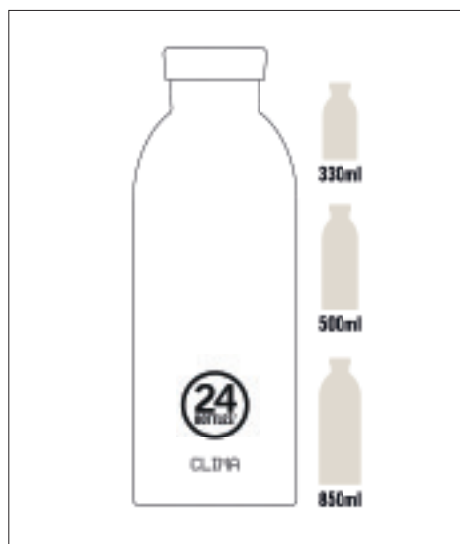

CLIMA COLLECTION

CLIMA_

» Clima Bottle

24h cold & 12h hot - Sweat-free - Space-saving

330 ml, 500 ml or 850 ml