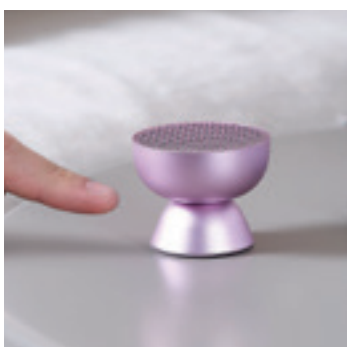

TYKHO 3
—
LA119

» **FM radio / 3W Bluetooth speaker**
FM 88-108MHz - Autonomy: 20h - Waterproof
Design by Marc Berthier

Silicone rubber	USB cable (included)
14 x 4,5 x 8,1 cm	388 gr