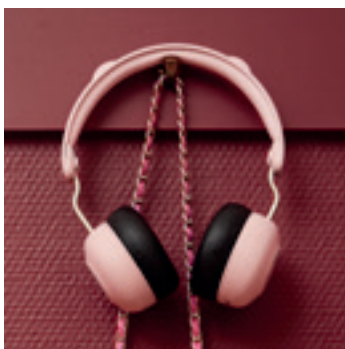

Kreafunk is a Danish lifestyle brand that designs Bluetooth audio products that focus on the essential: the joy of music! Nothing should stop you from getting great sound. This is why the operation of our products is made as intuitive as possible. Easy-to-use audio products for those who share a true love for music. Kreafunk bridges the gap between creativity and functionality by combining them in unique and colorful designs. All products are portable and meet fashion and interior design trends with the latest technology inside. Thought for a life on the move. Just choose your favorite. Take your Kreafunk everywhere!

KIDS COLLECTION

Kreafunk Kids bares all the trademarks of Kreafunk; Danish design, great attention to detail, easy to use, longevity and that overall feeling of a super-trooper product that you can't really let go of again.

BUZZ JUNIOR

» **Bluetooth 5.0 headphone with microphone**

3.5mm input for connection and audio sharing
Safe audio (max output 79dB) - Microphone for e-learning

100% GRS recycled plastic	USB-C cable incl.
Carrying bag