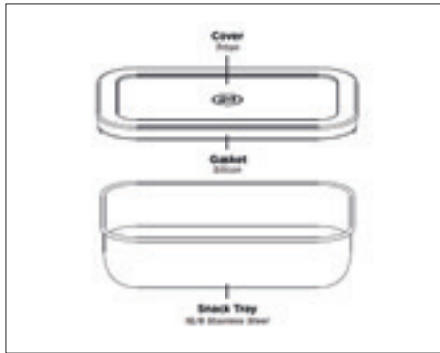

» Travel snack pot

Extra lightweight - Easy drinking - Space-saving

350 ml

Dusty pink .
350 ml

Powder blue .
350 ml

Best friends .
350 ml

SNACK COLLECTION

SNACK BOX