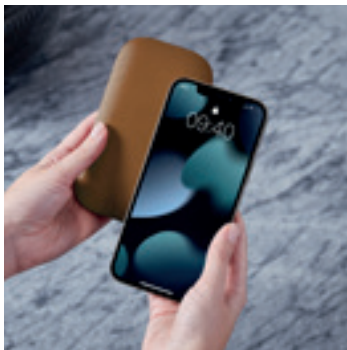

SOFTPOWER WIRELESS BANK

LL142

N . Black
DR . Dark red
B . Blue
C . Camel

» **10 000 mAh power bank Qi certified wireless charger**
15W fast charging - Dual way USB-C connector for charging
and recharging - Design by Alain Berteau

Synthetic leather / ABS	USB-C cable (included)
14 x 7.6 x 1.74 cm	72 gr