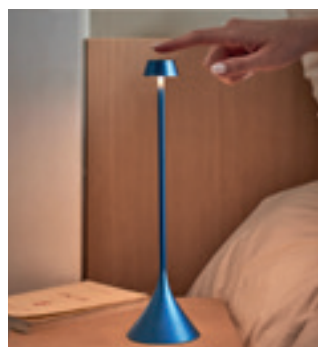

STELI SHADE

LH95 S

X . Gun   BZ . Bronze   DB . Dark blue

» **Infinitely pairable table lamp**

Aut: 10h - Cold, warm light + 7 colors - Waterproof - Dimmer
Qi charging - Design by M. Simonelli & A. Quaglio

ABS / Aluminium	USB cable (included)
Ø 7,7 x 28,6 cm	270 gr