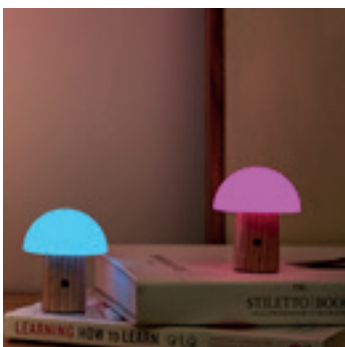

SUPER MINI ALICE MUSHROOM LAMP

G022

» Alice Mushroom Lamp (Super small version)

12 hours - Cool or warm white light - 7 light colour changing
Energy-efficient LED bulbs

FSC White ash or walnut wood / ABS

USB-C cable (included)

6,6 x 7,3 cm