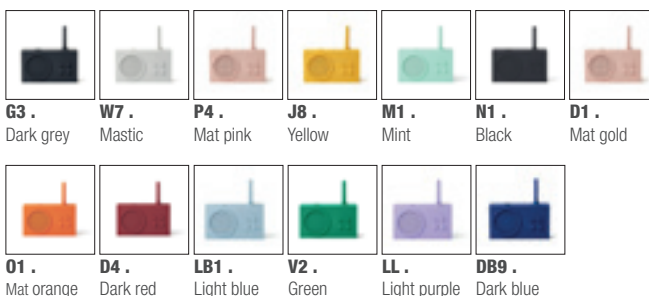

TYKHO 3
—
LA119

» **FM radio / 3W Bluetooth speaker**
FM 88-108MHz - Autonomy: 20h - Waterproof
Design by Marc Berthier

Silicone rubber	USB cable (included)
14 x 4,5 x 8,1 cm	388 gr