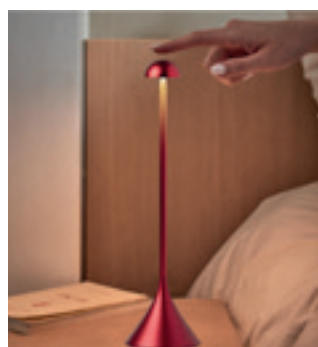

STELI DOME

LH95 D

AP . Aluminium   D . Soft gold   DR . Dark red

» **Infinitely pairable table lamp**

Aut: 10h - Cold, warm light + 7 colors - Waterproof - Dimmer
Qi charging - Design by M. Simonelli & A. Quaglio

ABS / Aluminium	USB cable (included)
Ø 7,7 x 28,6 cm	270 gr