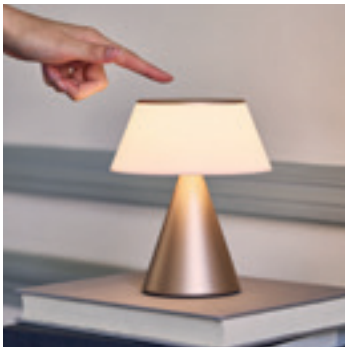

ABS / Aluminium

USB-C cable (included)

Ø 9,3 x 10.8 cm

281 gr

MD . Soft gold MX . Gun metal MAP . Aluminium MDB . Dark blue LB1 . Light blue MLP . Light pink DR . Dark red DG1 . Dark green

LUMA L

—
LH97

» **Infinitely pairable LED lamp with touch control**
Aut: 12h - Cold, warm light + 7 colors - Waterproof - Dimmer
Qi charging - Design by M. Simonelli & A. Quaglio