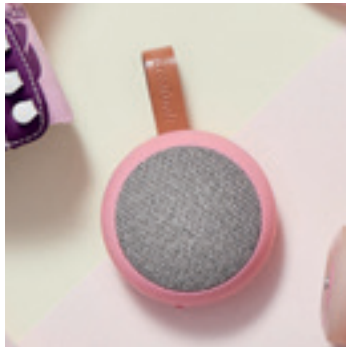

KFWT130 . Black edition
KFWT131 . White
KFWT132 . Black
KFWT133 . Dusty pink
KFWT134 . Cool grey
KFWT135 . Plum
KFWT138 . Shady Green
KFWT139 . Ivory Sand

aGO II FABRIC

—
KFWT Recyclable Materials

» 6W portable Bluetooth speaker

Up to 25h. of playtime - Bluetooth 5.1 - Water resistant IP55
True Wireless Stereo - Wireless Qi charging

Recycled plastic, leather, metal	USB-C cable incl.
Ø 8 x 3.6 cm	182 gr