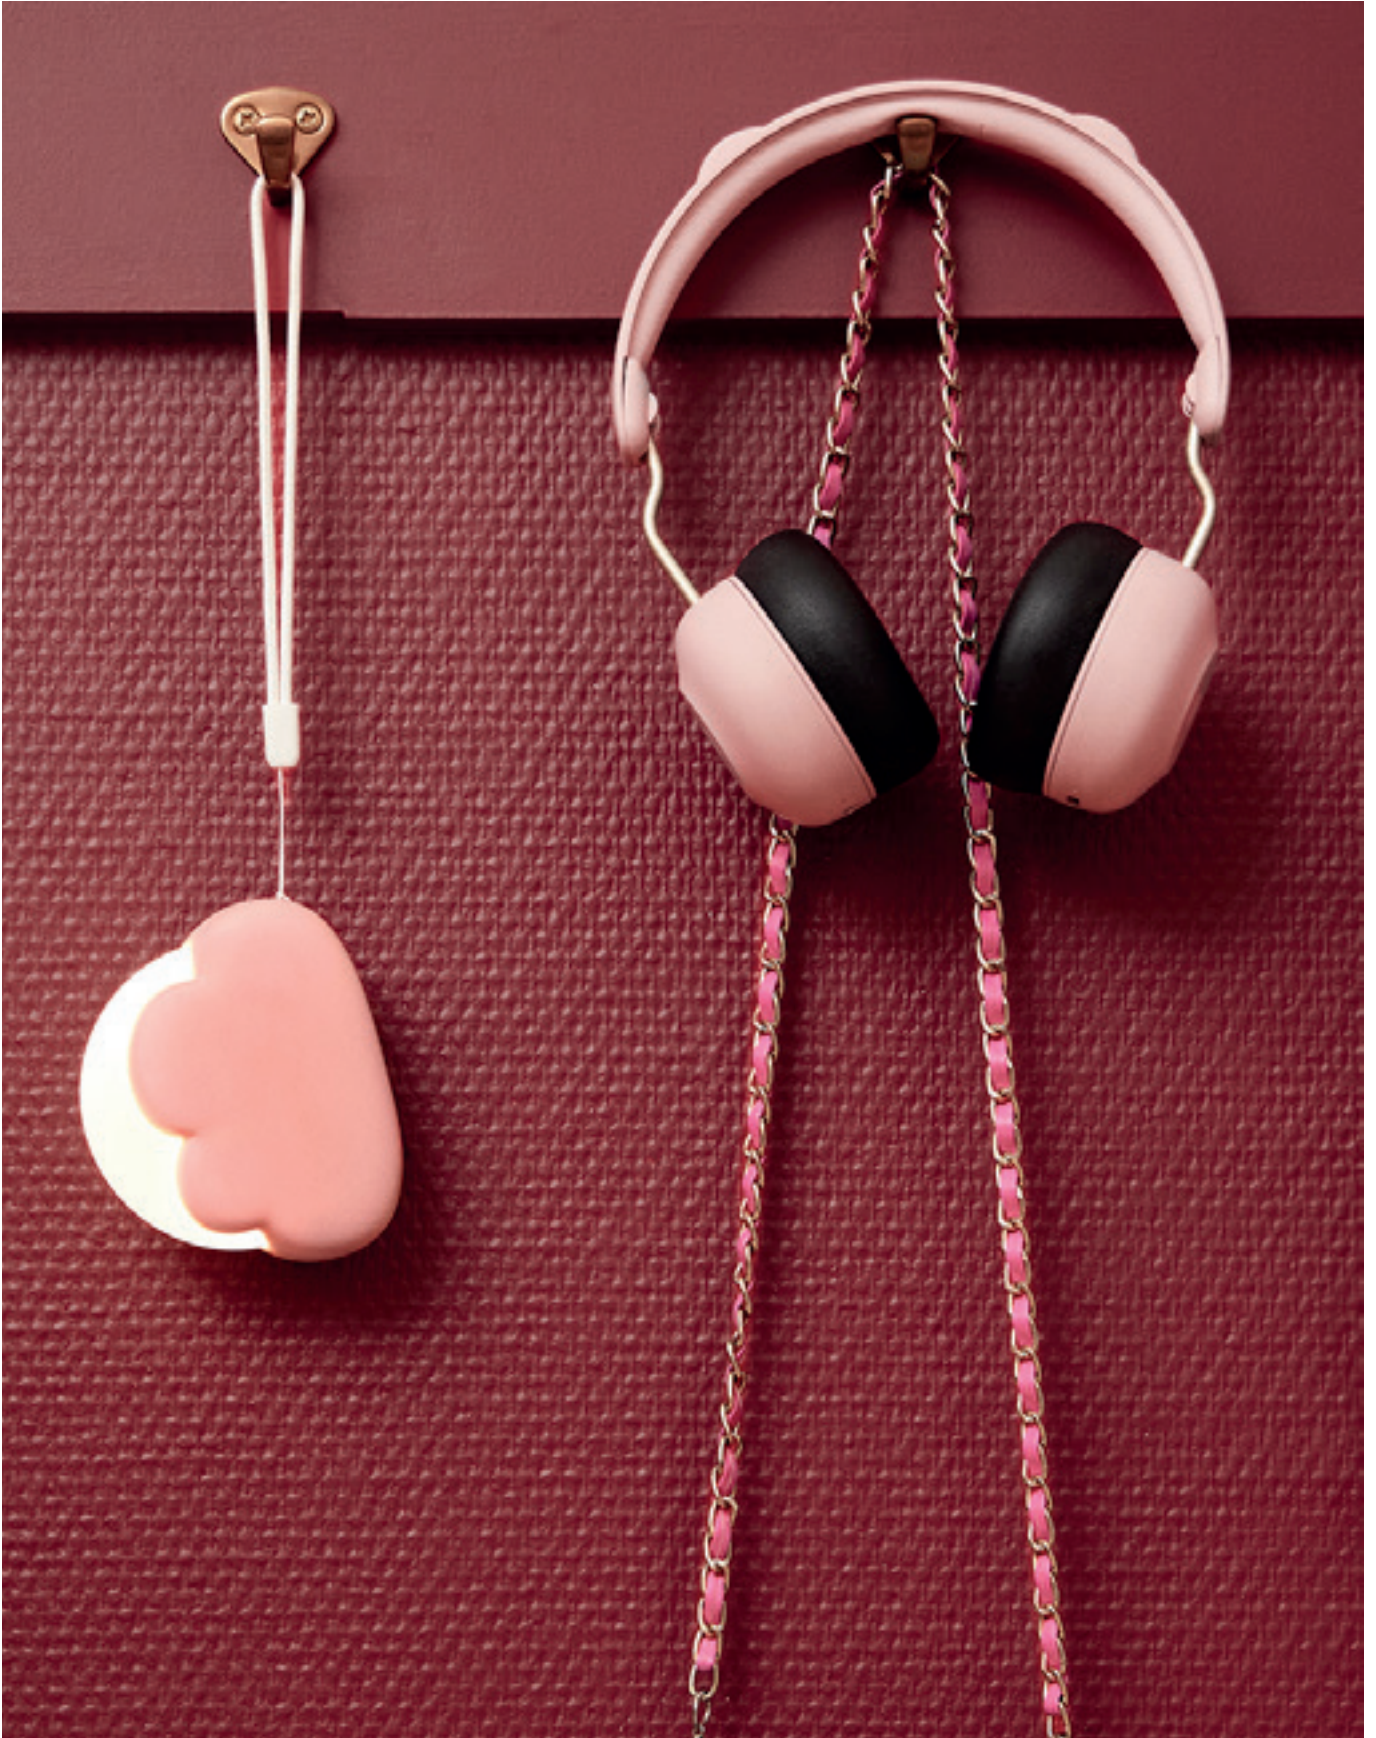

KIDS COLLECTION